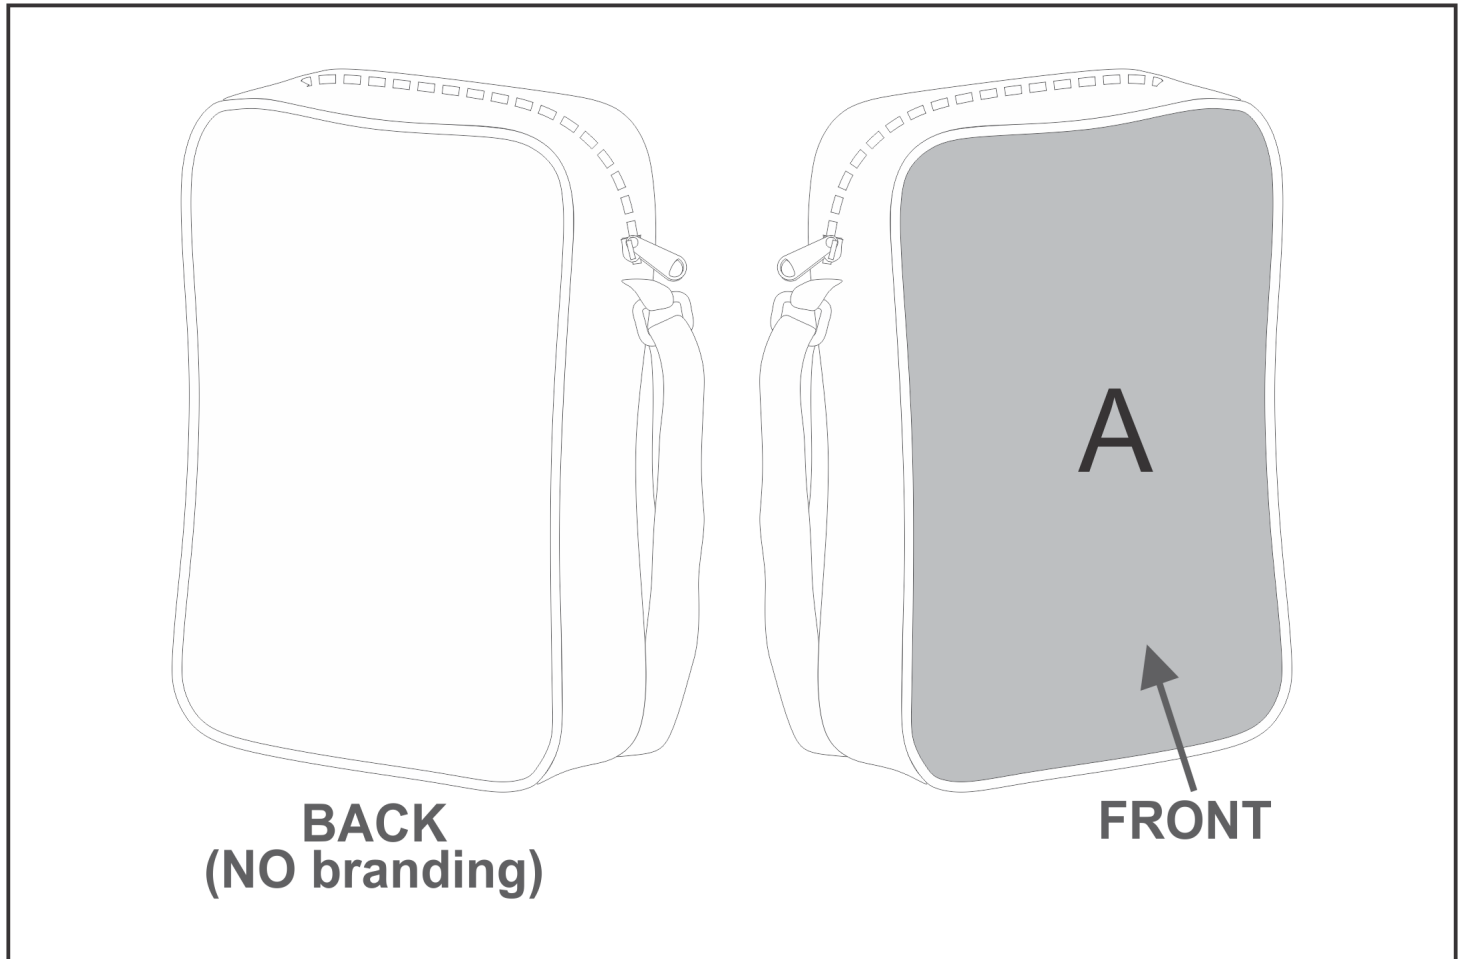

# BC-HP-44-G

Hoppla Tourist Crossbody Bag

## Need to know:

Includes 1-Position Sublimation (setup fees apply)

- Please Note: We cannot guarantee 100% logo Alignment on all Brandable Panels.

## Branding Options:

Position	Branding Method (Branding Code)	No. of Colours	Dimension
A	Custom Sublimation A (CPSUB-A)	Full Colour	193mm wide x 270mm high